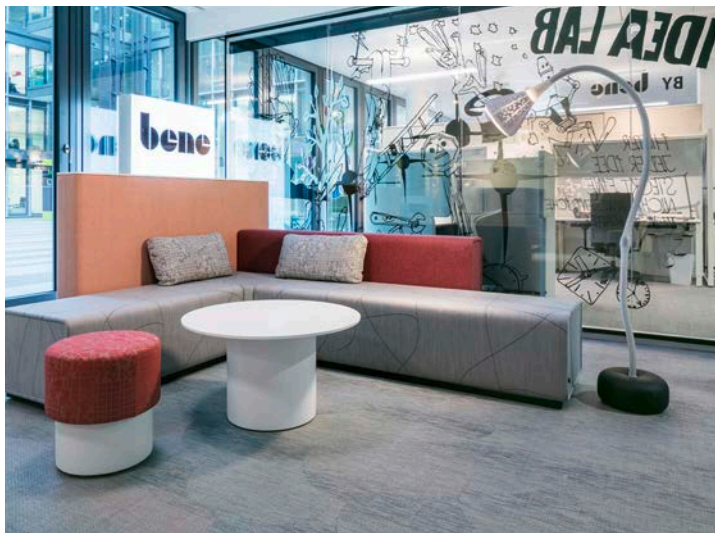

PROJECTS WE LOVE

PROJECT INFORMATION

Project	Bene Showroom
City/country	Cologne, Germany
Architect	Inhouse
Collection	Bolon Studio™ Scale; Flow Stream, Coral
Area	65 m ²
Year	2016

BENE SHOWROOM GERMANY

With a history dating back 225 years, Bene group is an international design and furnishing specialist offering inspiring solutions for work environments. With operations in more than 40 countries, this quality driven company is proud to be a full service provider. For this creative space located In Cologne, Germany, 65 square meters of Bolon Studio™ Scale Tiles was chosen to be installed. The soft pastel shades from the Flow collection created a calm atmosphere in the Idea Lab area of the Bene showroom. By bringing the tiles up onto the walls, the design fluidity of Flow Stream, Alga, Coral and Shell is beautifully showcased.